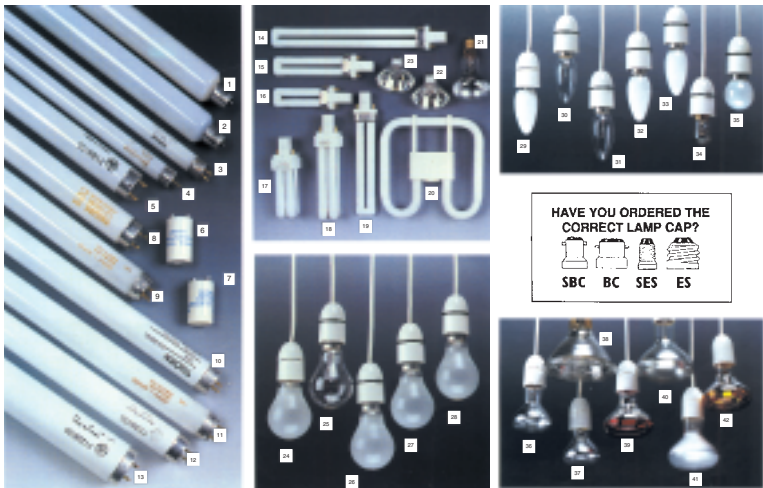

Light Bulbs

Code	Qty	
1. LF200 STRIP 30W221MM OPL	SINGLE	
2. LF201 STRIP 30W284MM OPL	SINGLE	
3. LF151 TUBE MINI 8W 12x5/8" WHITE	SINGLE	
4. LF152 TUBE MINI13Wx12x5/8"	SINGLE	
5. LF100 PLUS LUX TUBE 18W 2FTx1" WHITE	SINGLE	
6. LF251 STARTER SWITCH FS8 85/125W	SINGLE	
7. LF250 STARTER SWITCH FSU 4/80W	SINGLE	
8. LF003 FLUOR/TUBE 30W 3FTx1" WHITE	SINGLE	
9. LF101 PLUS LUX TUBE 36W 4FTx1" WHITE	SINGLE	
10. LF008 FLUOR MINI-TUBE 15W 18x1" WHITE	SINGLE	
11. LF102 PLUS LUX TUBE 58W 5FTx1" WHITE	SINGLE	
12. LF103 PLUS LUX TUBE 70W 6FTx1" WHITE	SINGLE	
13. LF001 PLUS LUX TUBE 125W 8FTx1" WHITE	SINGLE	
14. LL053 PLS 11W LAMP 2 PIN	SINGLE	
15. LL051 PLS 7W LAMP 2 PIN	SINGLE	
16. LL050 PLS 5W LAMP 2 PIN	SINGLE	
17. LL012 10W DULUX D LAMP	SINGLE	
18. LL030 13W DULUX D LAMP	SINGLE	
19. LL052 PLS 9W LAMP 2 PIN	SINGLE	
20. LL080 2D TUBE 16W 2 PIN	SINGLE	
21. LS010 REFLAMP R16 40W SES	1x5	
22. LS215 DICH M268 12V 20W	SINGLE	
23. LS211 DICH M250 12V 50W	SINGLE	
24. LG101 TRIP+ 60W PRL ES	1x10	
25. LG100 TRIP+ 60W CLR BC	1x10	
26. LG098 TRIP+ 100W PRL BC	1x10	
27. LG102 TRIP+ 60W PRL BC	1x10	
28. LG105 TRIP+ 40W PRL BC	1x10	
29. LM036 CANDLE 60W OPL BC	1x10	
30. LM033 CANDLE 40W OPL BC	1x10	
31. LM035 CANDLE 60W OPL BC	1x10	
32. LM034 CANDLE 40W OPL BC	1x10	
33. LM032 CANDLE 25W OPL BC	1x10	
34. LM058 PGMY 15W CLR BC	1x10	
35. LM125 GOLFBALL 30W OPL	1x10	
36. LS017 REFLAMP R20 60W ES	1x5	
37. LS013 REFLAMP R20 40W ES	1x5	
38. LS107 PAR 38 80W SPOTCLEAR ES	SINGLE	
39. LS055 REFLAMP R80 60W ES RED	SINGLE	
40. LS026 REFLAMP R95 100W ES	1x5	
41. LS021 REFLAMP R80 60W ES	1x5	
42. LS052 REFLAMP R80 60W ES AMBER	SINGLE	